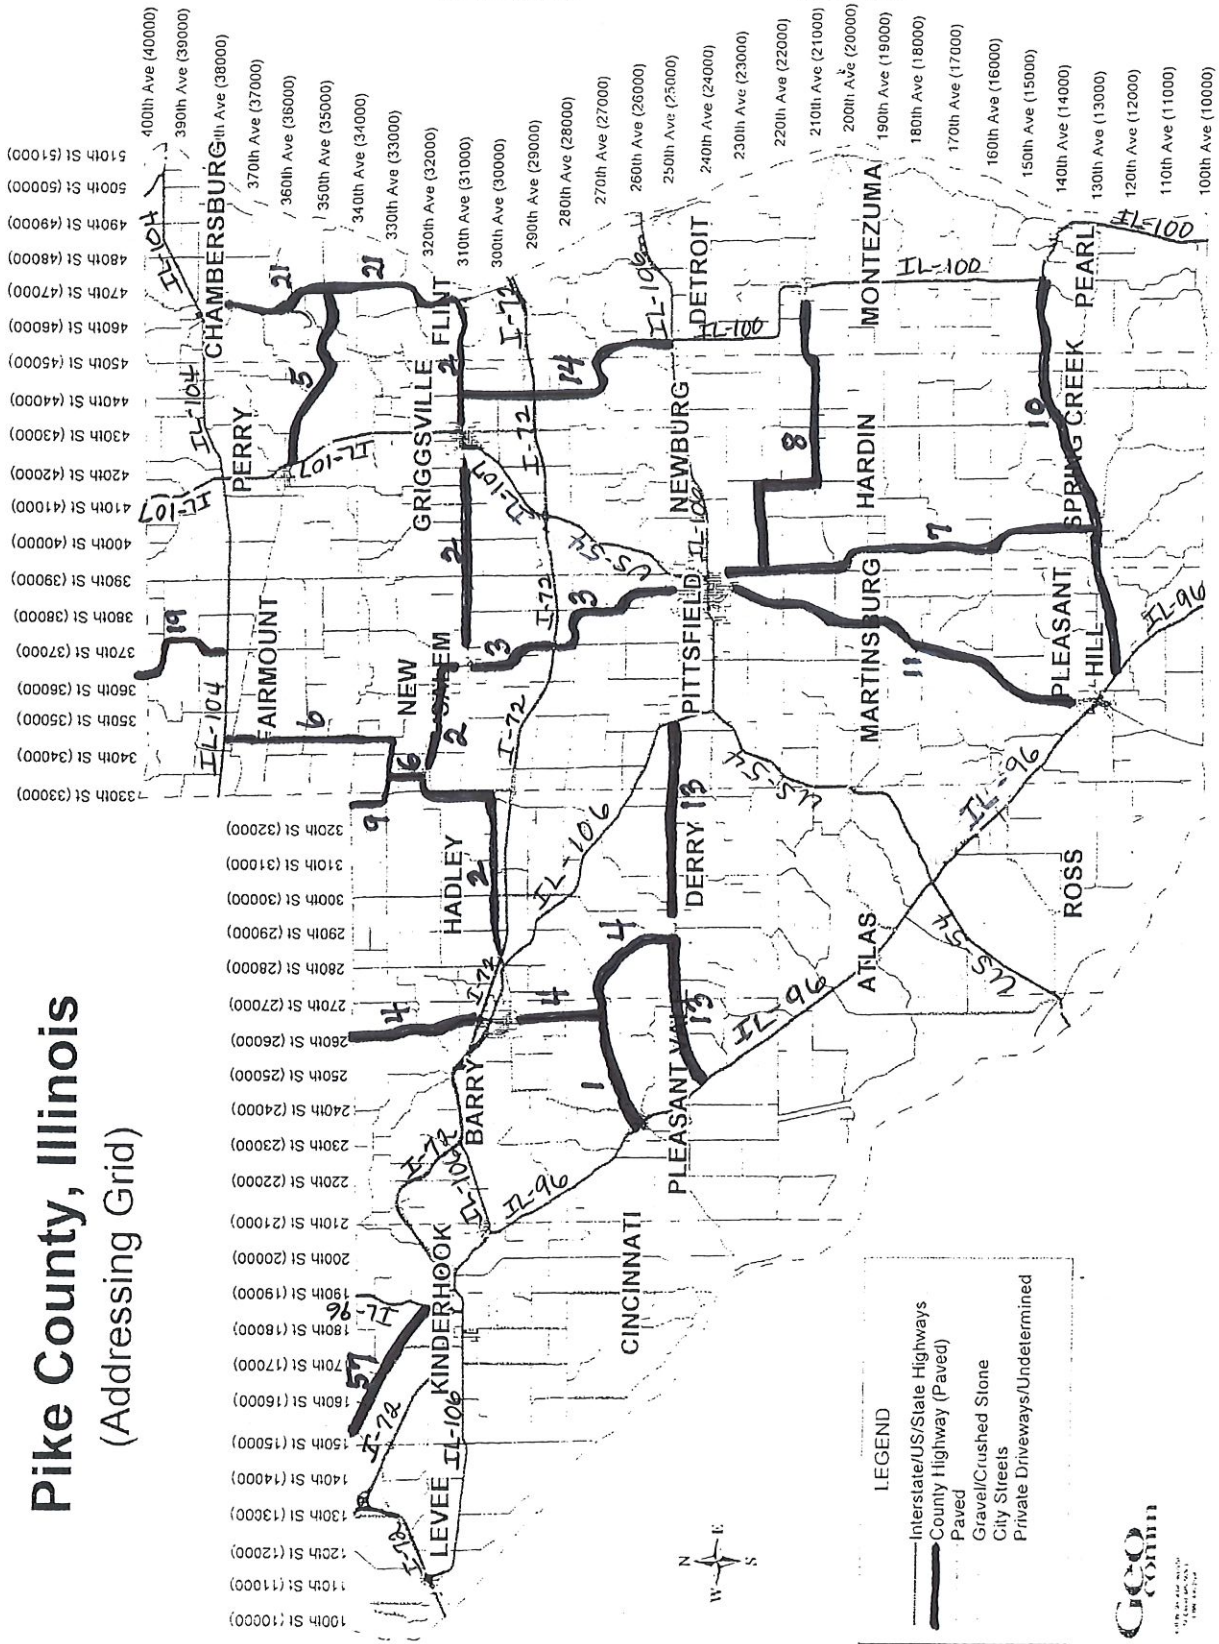

Pike County, IL

911

Road Numbering Maps

PIKE COUNTY ADDRESSING GRID & MAPPING

Addressing Grid	Page 1
Atlas Township	Page 2
Barry Township	Page 3
Chambersburg Township	Page 4
Cincinnati Township	Page 5
Derry Township	Page 6
Detroit Township	Page 7
Fairmount Township	Page 8
Flint Township	Page 9
Griggsville Township	Page 10
Hadley Township	Page 11
Hardin Township	Page 12
Kinderhook Township	Page 13
Levee Township	Page 14
Martinsburg Township	Page 15
Montezuma Township	Page 16
New Salem Township	Page 17
Newburg Township	Page 18
Pearl Township	Page 19
Perry Township	Page 20
Pittsfield Township	Page 21
Pleasant Hill Township	Page 22
Pleasant Vale Township	Page 23
Ross Township	Page 24
Spring Creek Township	Page 25

Pike County, Illinois (Addressing Grid)

This map is for graphic display purposes only. Geo-Comm assumes no liability for errors, omissions, or inaccuracies herein contained.

Barry 3

Chambersburg 4

140th St

150th St

160th St

170th St

180th St

190th St

200th St

210th St

290th Ave

280th Ave

270th Ave

260th Ave

250th Ave

240th Ave

230th Ave

220th Ave

210th Ave