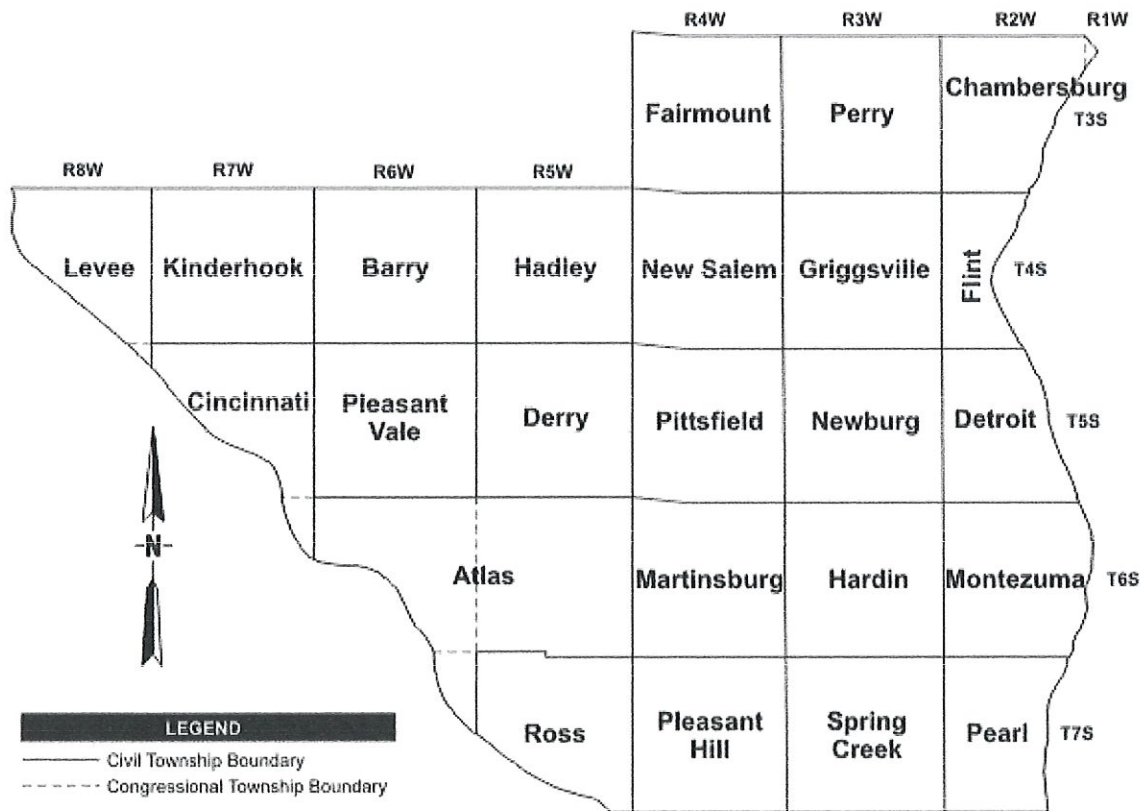

Pike County, IL

911

Road Numbering Maps

PIKE COUNTY ADDRESSING GRID & MAPPING

Addressing Grid	Page 1
Atlas Township	Page 2
Barry Township	Page 3
Chambersburg Township	Page 4
Cincinnati Township	Page 5
Derry Township	Page 6
Detroit Township	Page 7
Fairmount Township	Page 8
Flint Township	Page 9
Griggsville Township	Page 10
Hadley Township	Page 11
Hardin Township	Page 12
Kinderhook Township	Page 13
Levee Township	Page 14
Martinsburg Township	Page 15
Montezuma Township	Page 16
New Salem Township	Page 17
Newburg Township	Page 18
Pearl Township	Page 19
Perry Township	Page 20
Pittsfield Township	Page 21
Pleasant Hill Township	Page 22
Pleasant Vale Township	Page 23
Ross Township	Page 24
Spring Creek Township	Page 25

Pike County, Illinois (Addressing Grid)

This map is for graphic display purposes only. Geo-Comm assumes no liability for errors, omissions, or inaccuracies herein contained.

Barry 3

Chambersburg 4

140th St

150th St

160th St

170th St

180th St

190th St

200th St

210th St

290th Ave

280th Ave

270th Ave

260th Ave

250th Ave

240th Ave

230th Ave

220th Ave

210th Ave