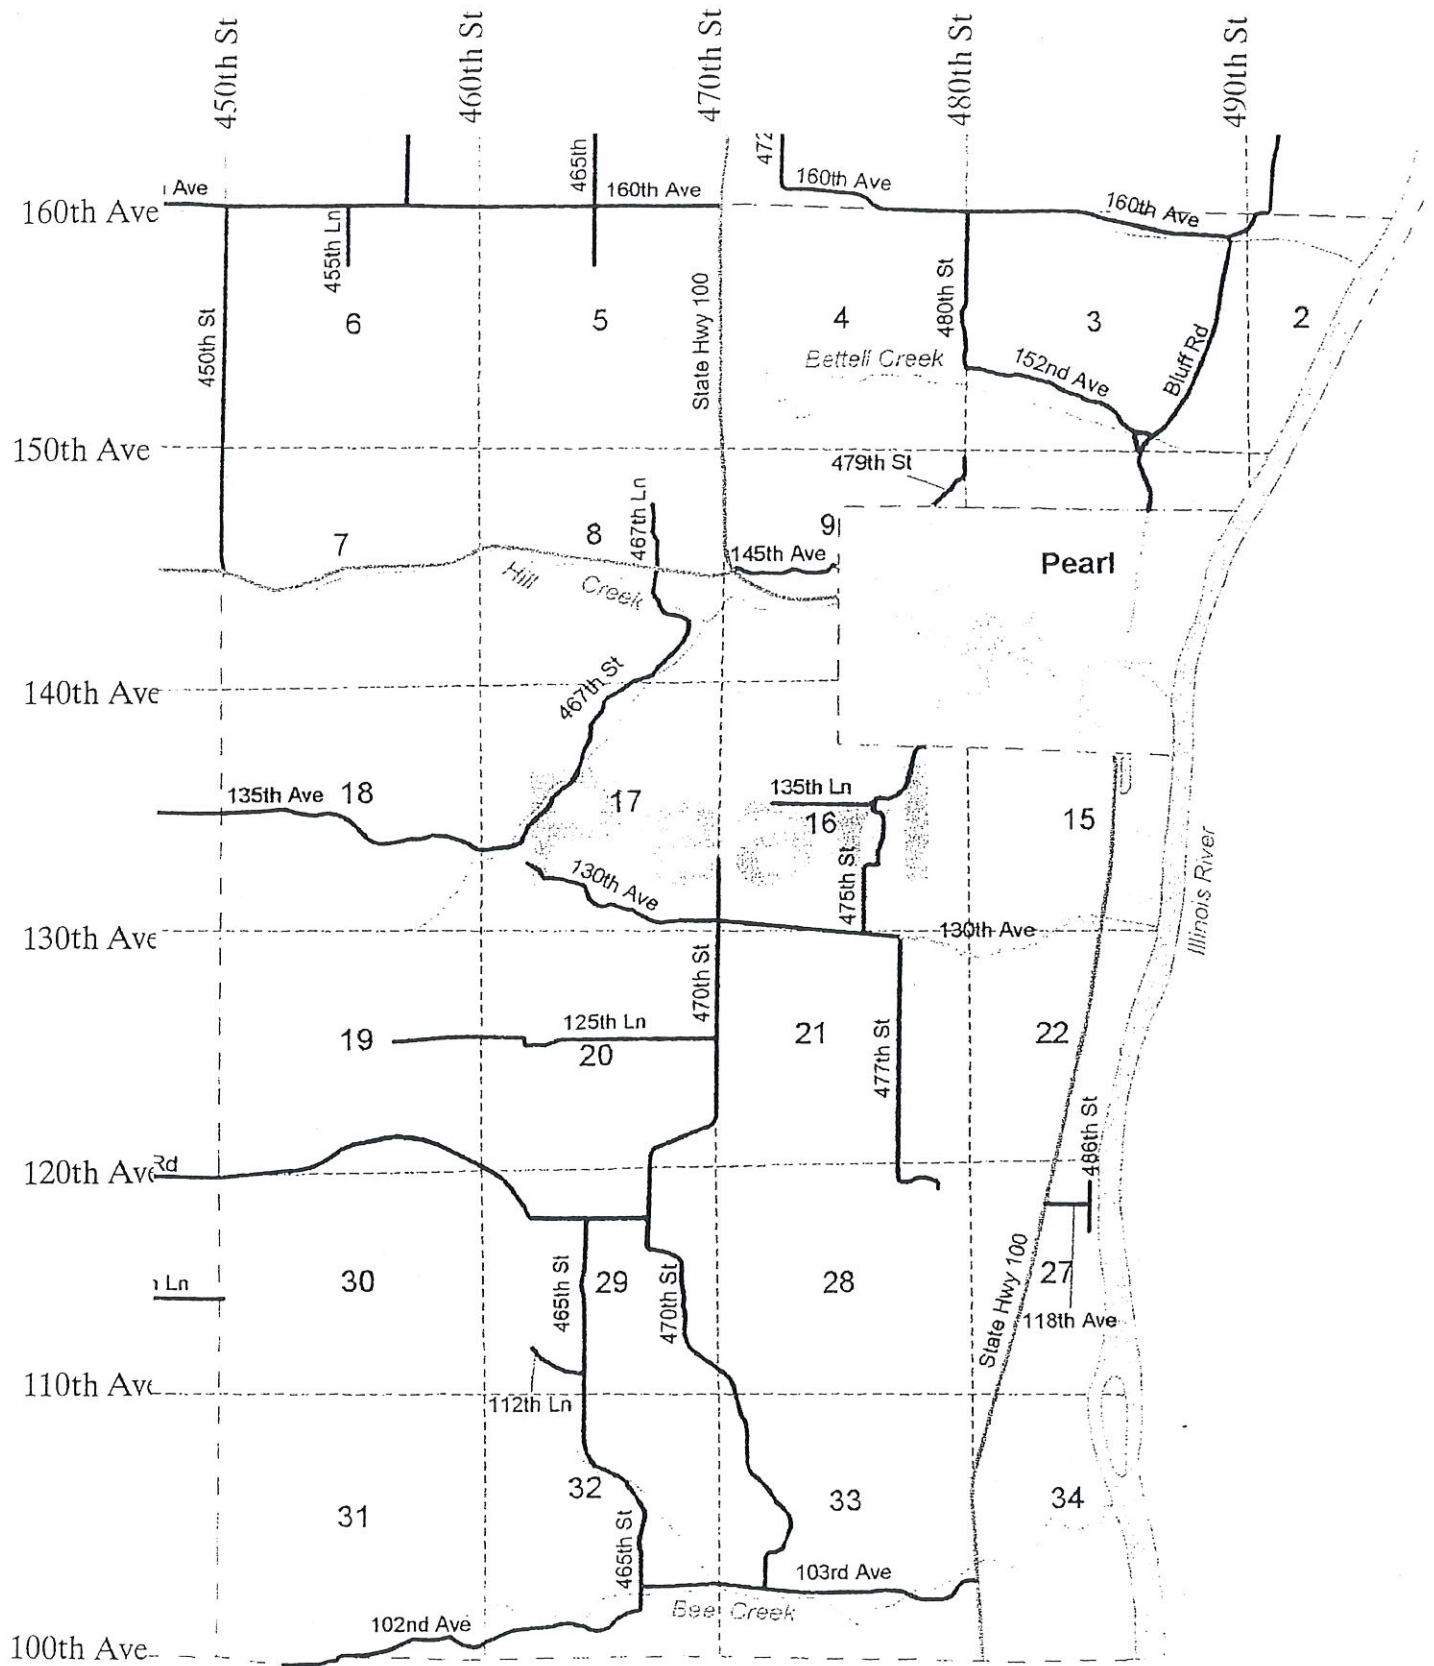

Pike County, IL

911

Road Numbering Maps

PIKE COUNTY ADDRESSING GRID & MAPPING

Addressing Grid	Page 1
Atlas Township	Page 2
Barry Township	Page 3
Chambersburg Township	Page 4
Cincinnati Township	Page 5
Derry Township	Page 6
Detroit Township	Page 7
Fairmount Township	Page 8
Flint Township	Page 9
Griggsville Township	Page 10
Hadley Township	Page 11
Hardin Township	Page 12
Kinderhook Township	Page 13
Levee Township	Page 14
Martinsburg Township	Page 15
Montezuma Township	Page 16
New Salem Township	Page 17
Newburg Township	Page 18
Pearl Township	Page 19
Perry Township	Page 20
Pittsfield Township	Page 21
Pleasant Hill Township	Page 22
Pleasant Vale Township	Page 23
Ross Township	Page 24
Spring Creek Township	Page 25

150th St

160th St

170th St

180th St

190th St

200th St

210th St

290th Ave

Detroit

Fairmount

Griggsville

Hadley

11

Hardin

Kinderhook

Levee

Martinsburg

Montezuma

New Salem

Pearl

Pittsfield

Pleasant Hill

Pleasant Vale

Ross
24