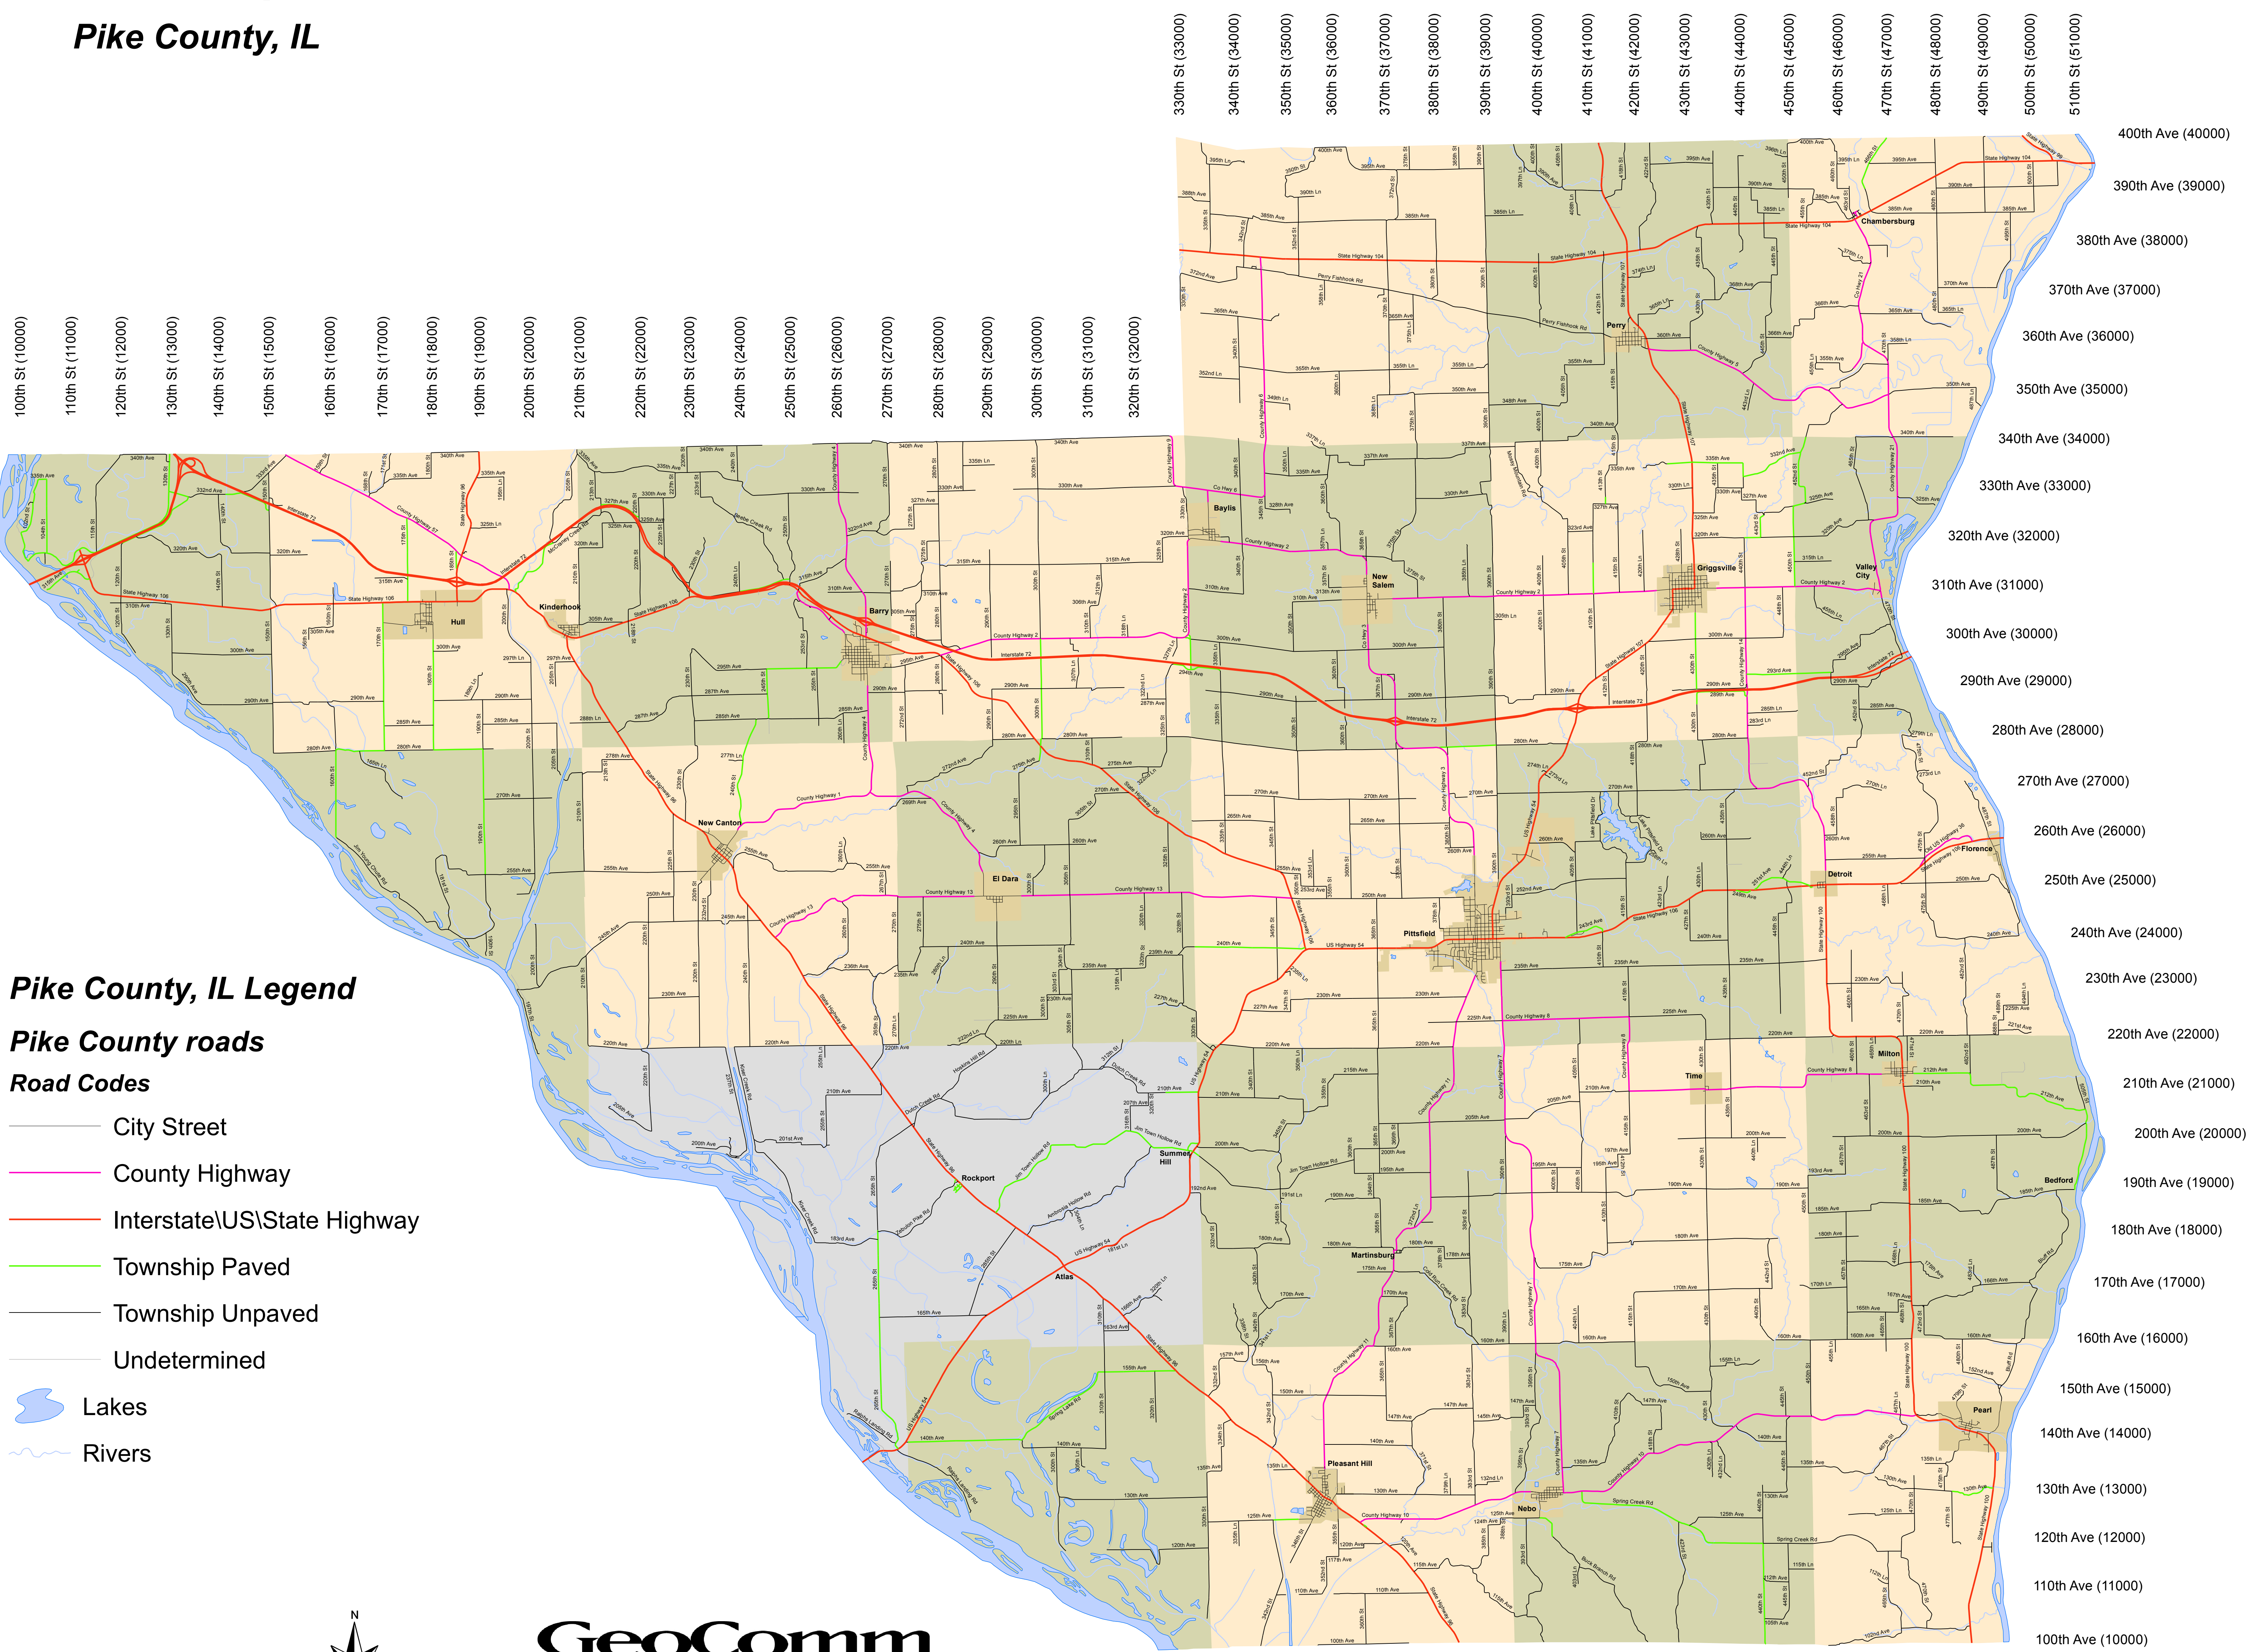

Road Map

Pike County, IL

Pike County, IL Legend

Pike County roads

Road Codes

-  City Street
-  County Highway
-  Interstate\US\State Highway
-  Township Paved
-  Township Unpaved
-  Undetermined
-  Lakes
-  Rivers

August 25, 2014

GeoComm

This map is for graphic display purposes only, Geo-Comm assumes no liability for errors, omissions, or inaccuracies herein contained.